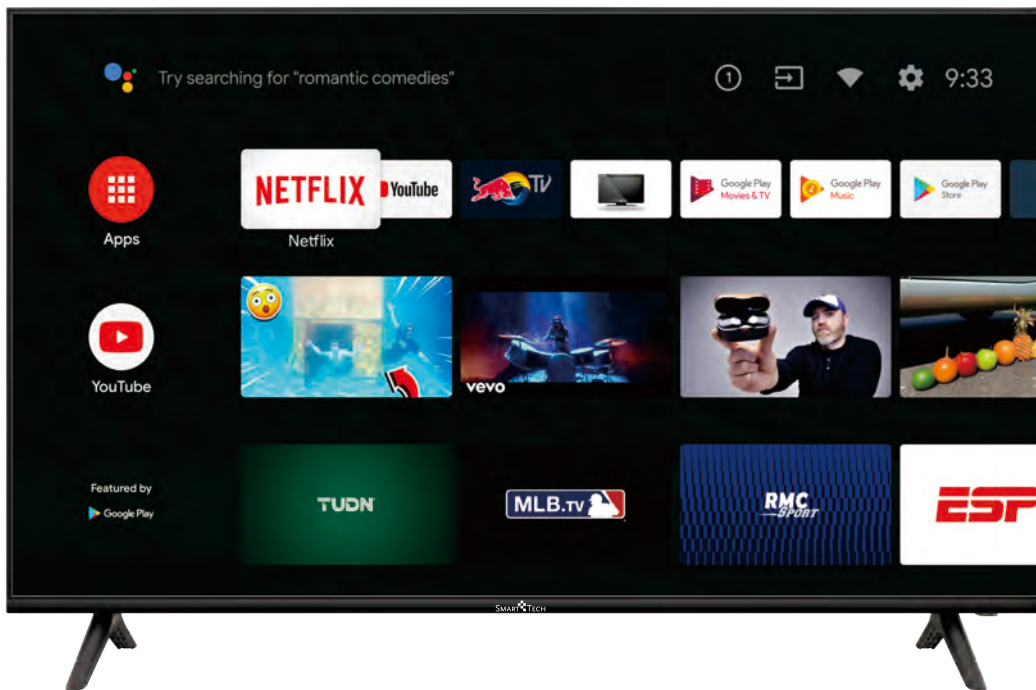

SMART TECH

58" UHD SMART TV

The **SMT58F30UC2M1B1** is a 4K Ultra High Definition LED Android TV™ with exceptional multimedia functionality.

UHD TV
3840 × 2160

androidtv

Google Assistant

Chromecast built-in

Google Play

HbbTV